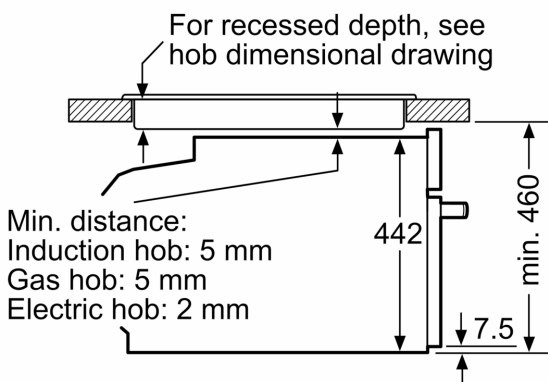

Type of micro-wave oven: .....MW-Combi  
 Type of control: .....Electronic  
 Dimensions: ..... 455 x 594 x 548 mm  
 Cavity dimensions: ..... 237.0 x 480 x 392.0 mm  
 Length electrical supply cord: ..... 150.0 cm  
 Net weight: ..... 35.3 kg  
 Gross weight: ..... 37.6 kg  
 EAN code: ..... 4242002807454  
 Max. microwave power level: ..... 900 W  
 Connection rating: ..... 3600 W  
 Fuse protection: ..... 16 A  
 Voltage: ..... 220-240 V  
 Frequency: ..... 60; 50 Hz  
 Plug type: ..... Gardy plug w/ earthing  
 Included accessories: ..... 1 x combination grid, 1 x universal pan

1 x combination grid, 1 x universal pan

AOVG9MF00S Mech. Child safety lock (high glass), HEZ327000 Pizza stone, HEZ530000 Half tray, HEZ531010 Baking tray, non-stick ceramic coated, HEZ532010 Universal pan, non-stick ceramic coated, HEZ617000 Pizza pan, enamelled, HEZ625071 Grill tray, anthracite, HEZ631070 Baking tray, enamelled, HEZ632070 Multipurpose pan, enamelled, HEZ634080 Baking and roasting grid (microwave), HEZ636000 Glass pan, HEZ660050 Cover Strip, HEZ660060 Strip, HEZ664000 Baking and roasting grid (steam), HEZ915003 Glass roasting dish, 5,4 L, HEZG0AS00 Connecting cable 3m

**Series 8, Built-in compact oven with  
microwave function, 60 x 45 cm,  
Stainless steel  
CMG656BS1**

Installation with a hob.

If the compact appliance will be installed underneath a hob, the following worktop thicknesses (including substructure if necessary) must be taken into account.

Hob type	min. worktop thickness	
	fitted	flush
Induction hob	42 mm	43 mm
Full surface Induction hob	52 mm	53 mm
Gas hob	32 mm	43 mm
Electric hob	32 mm	35 mm